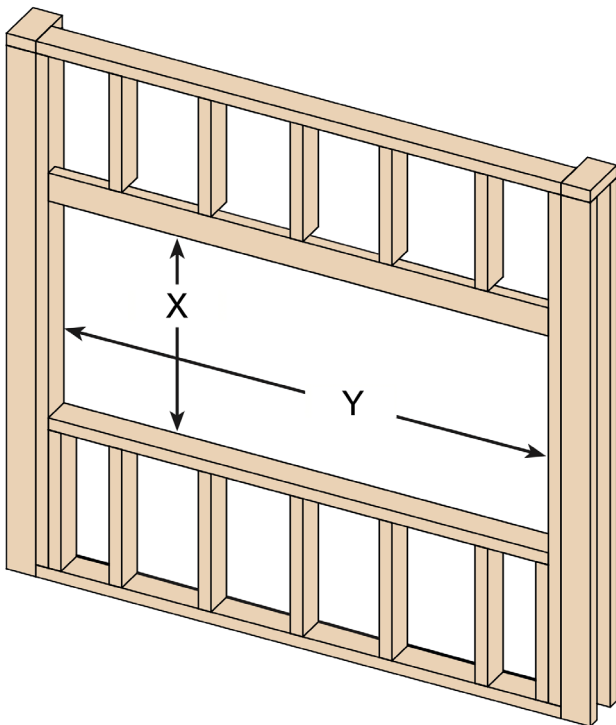

### CLEARANCES

Front View

Side View

Minimum Clearances to Combustibles	
Top	0"
Sides	0"
Back	0"
Bottom	0"
Front	36" / 0.9m

### FRAMING

FRAMING DIMENSION		
X	Y	DEPTH
486 mm	1369 mm.	204 mm.
19 1/8 in.	53 7/8 in.	8 in.

\* Product installation must adhere strictly to instructions accompanying product to avoid risk of fire and potential injury