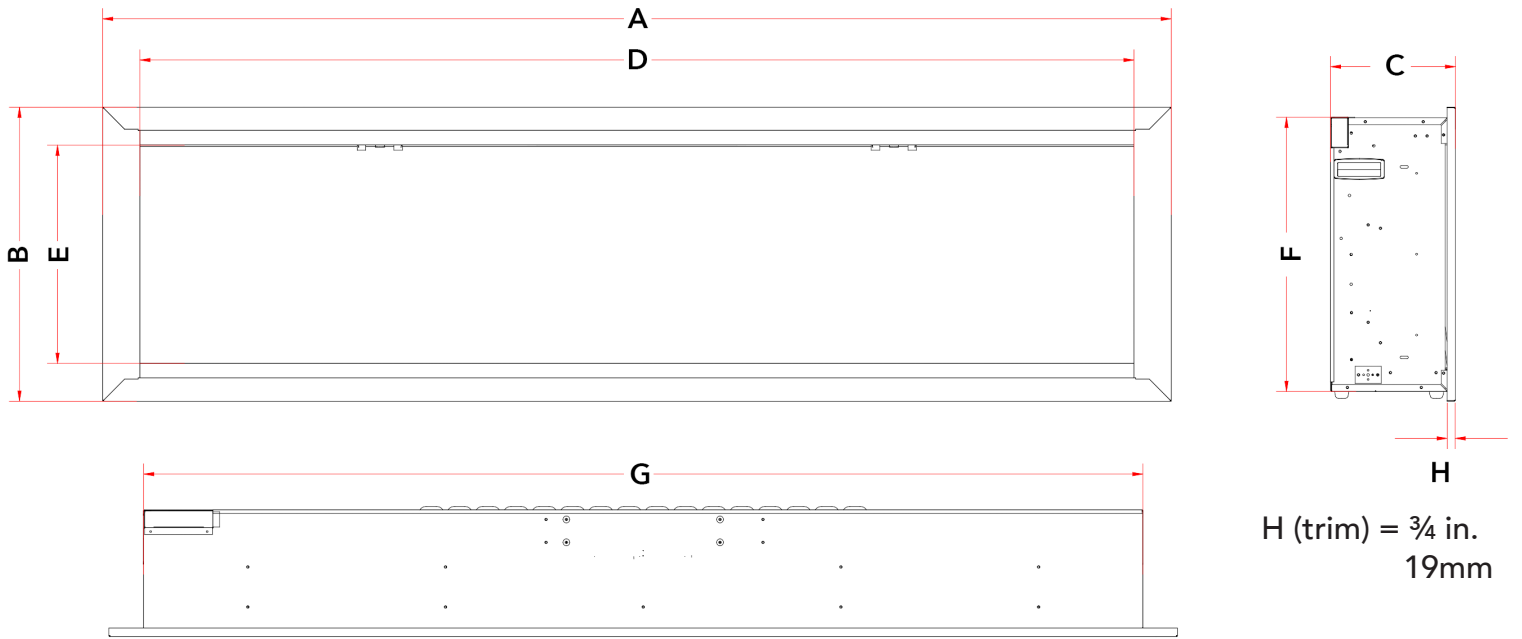

## Specifications Sheet & Framing Information

MODEL	Length	Height	Depth	Viewing Area	BTU	Cord Length
DY-BFM58	1486 mm	514 mm	221 mm	1353 mm x 381 mm	5000	2000 mm
	58 ½ in.	20 ¼ in.	8 ¾ in.	53 ¼ in. x 15 in.		72 in.

MODEL	A*	B	C*	D	E	F	G
DY-BFM58	1486 mm	514 mm	221 mm	1353 mm	381 mm	480 mm	1362 mm
	58 ½ in.	20 ¼ in.	8 ¾ in.	53 ¼ in.	15 in.	18 7/8 in.	53 5/8 in.

\*A & C includes louver projections

### FRAMING

FRAMING DIMENSION		
X	Y	DEPTH
486 mm	1369 mm.	204 mm.
19 1/8 in.	53 7/8 in.	8 in.

\* Product installation must adhere strictly to instructions accompanying product to avoid risk of fire and potential injury